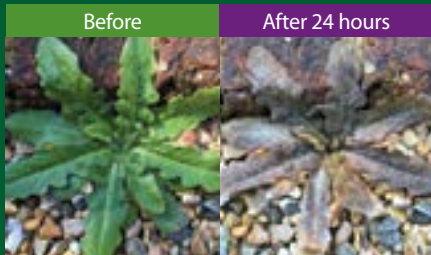

"Best weedkiller I've tried - results within 24 hours!"

Gordon McPherson

Double Action Weedkiller

See results in 24 hours with this 100% glyphosate-free weedkiller. Based on naturally occurring ingredients, the double action formula kills both the leaves and the roots for better control.

Concentrate
1020ml (Treats up to 60sqm of weeds.)
£25.99 sku: RJ0093

Ready To Use Spray
1 litre (Treats up to 10sqm of weeds.)
£10.50 sku: RJ0128