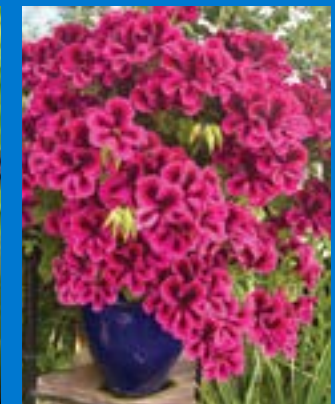

"The results are absolutely amazing... thriving on Flower Power. I definitely recommend it."

Claire Best